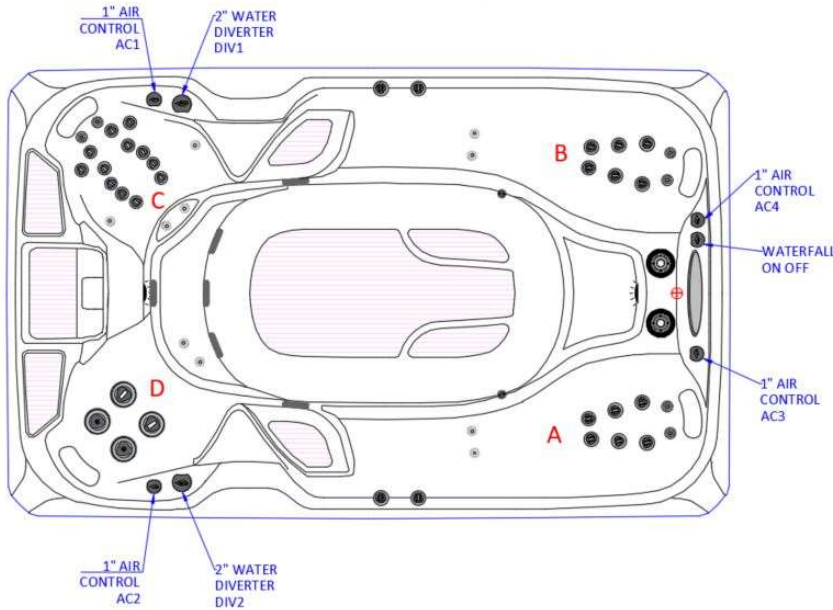

SPECIFICATIONS

Seating:	4 Person
Dimensions in inches:	148.25" X 92.00" X 50.00"
Dimensions in centimeters:	376 cm x 234 cm x 127 cm
Usable Swim Area:	112.00" (284.48 cm)
Dry Weight:	1,748 lbs / 793 kg
Filled Weight (Volume):	9,790 lbs / 4,442 kg
Water Capacity (Volume):	964 US gallons / 3,649 L
Electronic Controls:	GECKO K1001 Keypad (7005119)
Massage Selectors:	2
Air Controls:	4
Water Management System:	(1) 130 SQ FT filter
LED Lighting:	(2) Small LED lens
Synthetic Cabinet Options:	Flint Gray, Ironwood & Windy Oak
Acrylic Options:	Celestite, Porcelain and Platinum
Headrests:	(4) Sundance 880 Lounge Pillows (8515098)
Electrical Requirements:	North America (60 Hz): 240 Volts, 40 Amps GFCI RATED: 50 Amps Europe (50 Hz): 230 Volts, 40 Amps (or suitably rated circuit breaker to comply with local electrical codes. RCD breakers with MC
Warranty:	10/5/3 Year Limited

OPTIONS & SPECIAL FEATURES

HYDROTHERAPY OPTIONS:

26" Exercise Bar (Above Swim Jets) – **(included)**
 Swim Tether Cord – **(included)**
 Sundance Illuminated Waterfall - **(included)**

LIGHTING OPTIONS:

Sundance Exterior Cabinet Corner Lighting – **(included)**

WATER MANAGEMENT OPTIONS:

ClearRAY™ Active Oxygen Technology

COVERS:

- Summer Cover with Tie Downs
- Rollaway Cover
- Bracket for Rollaway Cover

OTHER POPULAR UPGRADES & OPTIONS:

Auxiliary Heater Bypass Loop – **(included)**
 Additional 4KW Heater (NA)
 Additional 3KW Heater (EU)
 Smart Tub
 Keypad Location: Side A:
(Accu-Sage Seat)
 Keypad Location: Side B:
(Percussive Seat)
 5 Tier Aqua Step
 Sundance® Fitness Kit

MASSAGE SELECTOR/AIR CONTROL DIAGRAM

2025 SD-13 STREAM
Swim Spa (48 Therapy Jets)

Seat Depth:

- A = 24.60" (62.48 cm)
- B = 23.20" (58.93 cm)
- C = 27.70" (70.36 cm)
- D = 25.00" (63.50 cm)

LISTED DIMENSIONS REPRESENT DISTANCE FROM THE TOP OF ACRYLIC TO LOWEST POINT IN THE SEAT TOLERANCE $\pm 1/16"$ (0.159 CM)